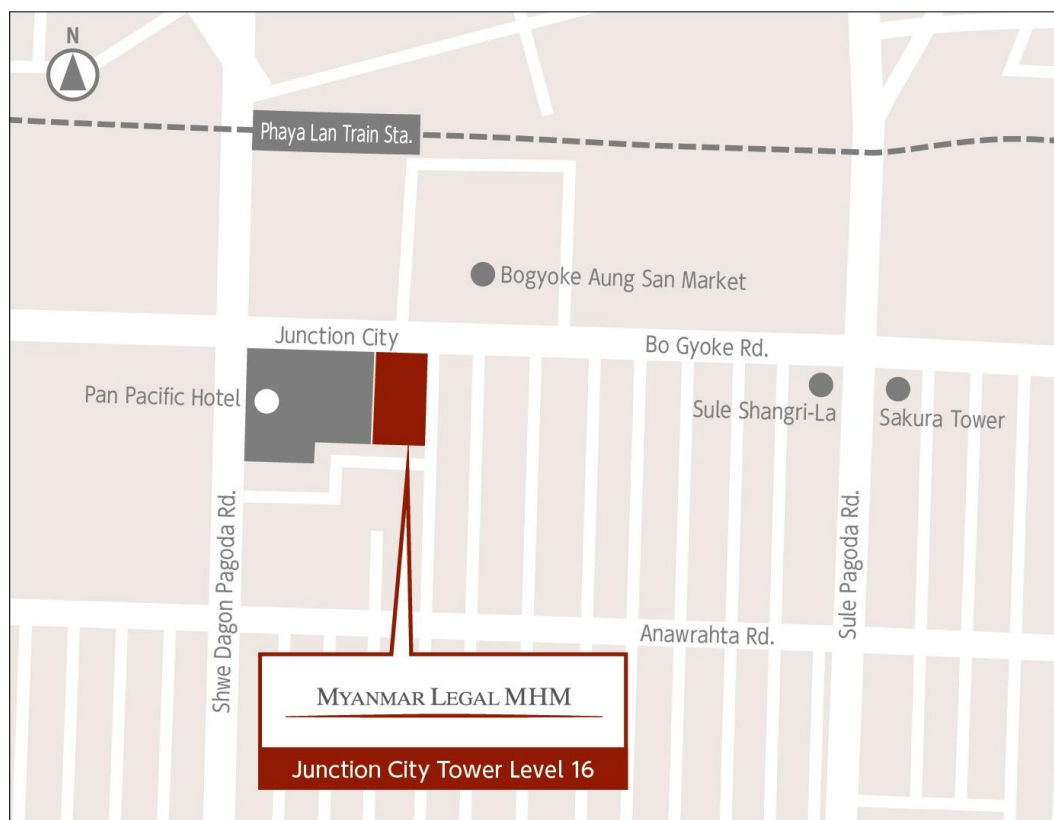

MYANMAR LEGAL MHM

Myanmar Legal MHM Limited

Level 16, #16-01/02, Junction City Tower,
No. 3A, Bogyoke Aung San Road,
Pabedan Township, Yangon, Myanmar
TEL: +95-1-9253650 FAX: +95-1-9253651

- 从仰光国际机场坐车需60分钟
- Bogyoke Aung San市场前